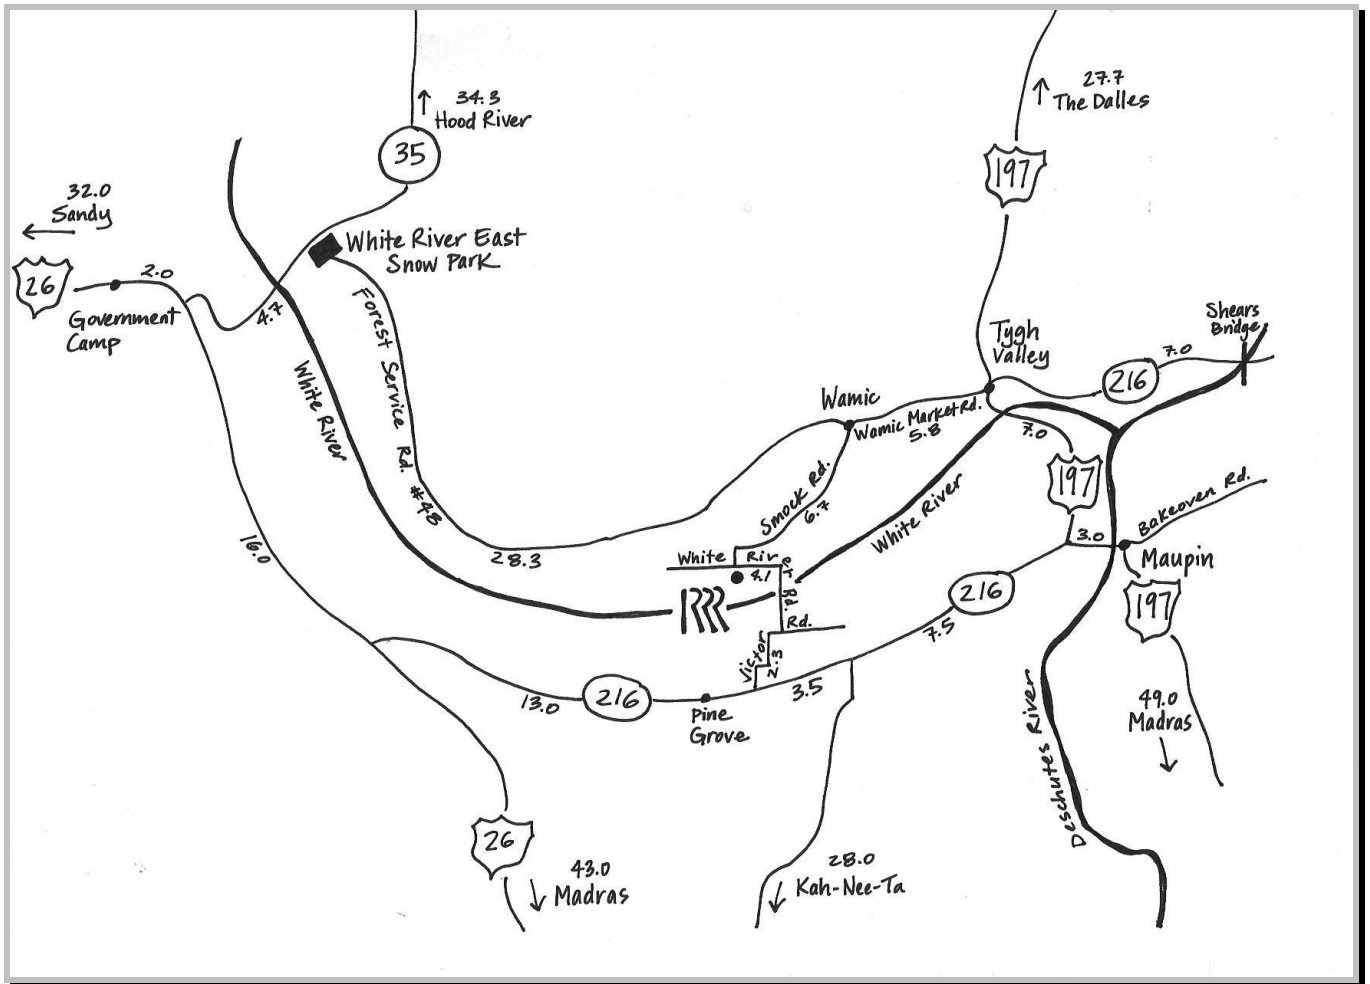

Directions to Rocky Ridge Ranch

54829 Smock Road, Wamic, Oregon 97063 • (541) 490-9972

Route #2: Along the Columbia River Gorge

1. Take I-84 East out of Portland.
2. Continue on I-84 East to The Dalles.
3. Take the US-197 Exit #87 towards Bend and Dufur.
4. Continue on US-197 for 27.7 miles.
5. Turn Right at the blinking yellow light and into Tygh Valley.
6. Turn Right on Wamic Market Road, following signs towards Wamic.
7. Continue on Wamic Market Road for 5.8 miles.
8. Bear Left on Wamic Market Road into the town of Wamic.
9. Turn Left on Smock Road at the edge of town.
10. Continue on Smock Road until the pavement ends.
11. Rocky Ridge Ranch will be directly in front of you at the "T" in the road.