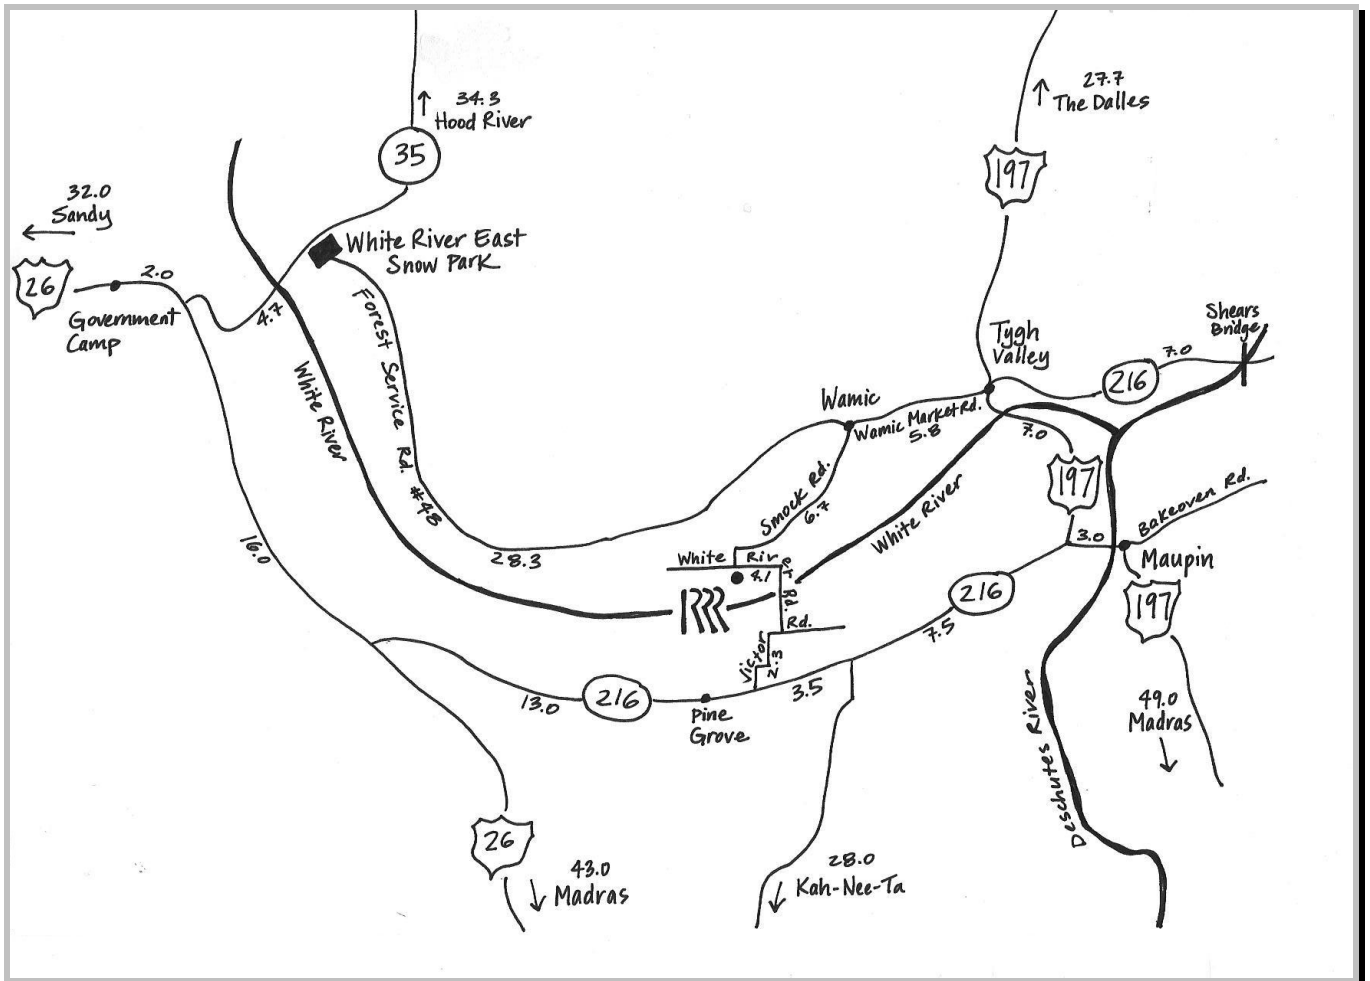

Directions to Rocky Ridge Ranch

54829 Smock Road, Wamic, Oregon 97063 • (541) 490-9972

Route #3: Over Mt. Hood and through the White River Canyon

1. Take I-84 East out of Portland.
2. Take the 238th Drive Exit #16.
3. Turn Right on 238th Drive.
4. Continue on 238th Drive through Wood Village and into SE Gresham. 238th Drive turns into 242nd Drive/Hogan Drive. Follow signs to US-26.
5. Turn Left on Burnside Street.
6. Continue on SE Burnside Street. SE Burnside turns into US-26 East.
7. Continue on US-26 East past Government Camp, following signs towards Madras and Bend.
8. Turn Left on OR-216 18 miles after Government Camp.
9. Continue on OR-216 for 15 miles. Drive through the town of Pine Grove.
10. Turn Left on Victor Road. Continue for 2.3 miles.
11. Turn Left on the White River Road.
12. Rocky Ridge Ranch will be on your left 4.1 miles down the road after you come out of the canyon.